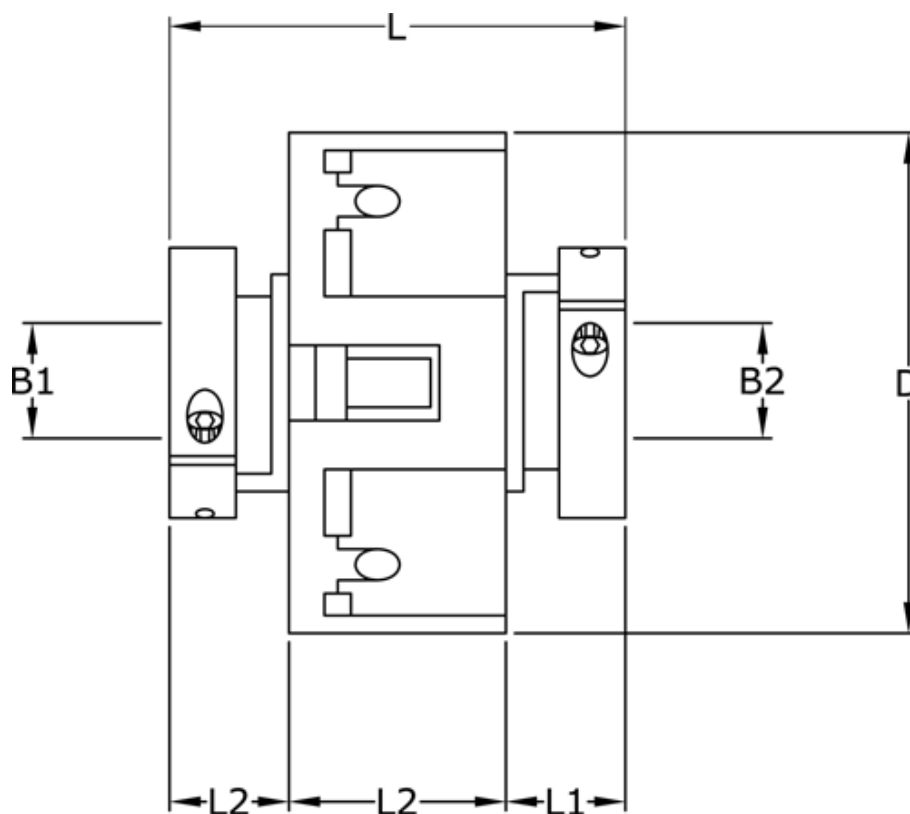

Article number: 3322205413535

Description: Uni-Lat Coupling size 205.41.35.35  
clamp hub, bore 12/12 mm

## Measures

B1	= 12
B2	= 12
D	= 41
L	= 38.1
L1	= 13.5
L2	= 11.2
Screw	= M4